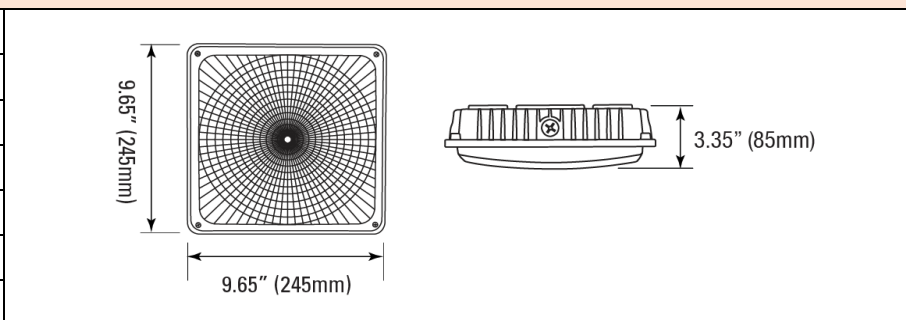

Version	2.0	Date	8/21/18
Prepared By	JC		

PRODUCT SPECIFICATION

Category	Slim Canopy
Item Number	7480
Stock Code	LED-FXSCM28/50K/WH-SEN
Mounting	Ceiling
Housing Color	White

ELECTRICAL CHARACTERISTICS			
Rated Wattage (W)	28	Replacement Wattage (W)	150
Tested Wattage (W)	28.24		
Input Voltage (V)	120-277V	Surge Protect Level	2KV
Voltage Frequency (Hz)	50/60	Dimmable	1-10V
Input Current (A)	0.25	AUX (12V) Line	-
Power Factor	>0.9		
THD	<20%		

PHOTOMETRIC CHARACTERISTICS			
Lumen (lm)	3,606	CCT (K)	5000K
Efficacy (lm/w)	128	Beam Angle (°)	160°
CRI	>70		

GENERAL CHARACTERISTICS	
Operating Temperature (°F)	-22°F ~ 131°F
Storage Temperature (°F)	-40°F ~ 140°F
IP Rating	IP65
Rated Life (Hrs)	50,000
Warranty (Yrs)	5

ACCESSORIES		
Item #	Stock Code	Description

PRODUCT DIMENSIONS

Width- in / (mm)	9.65" 245
Height- in / (mm)	3.35" 85
Depth- in / (mm)	9.65" 245
EPA (ft²)	-
Weight (lbs)	5.1
Mounting Height (ft)	-
Cable Length (ft)	-